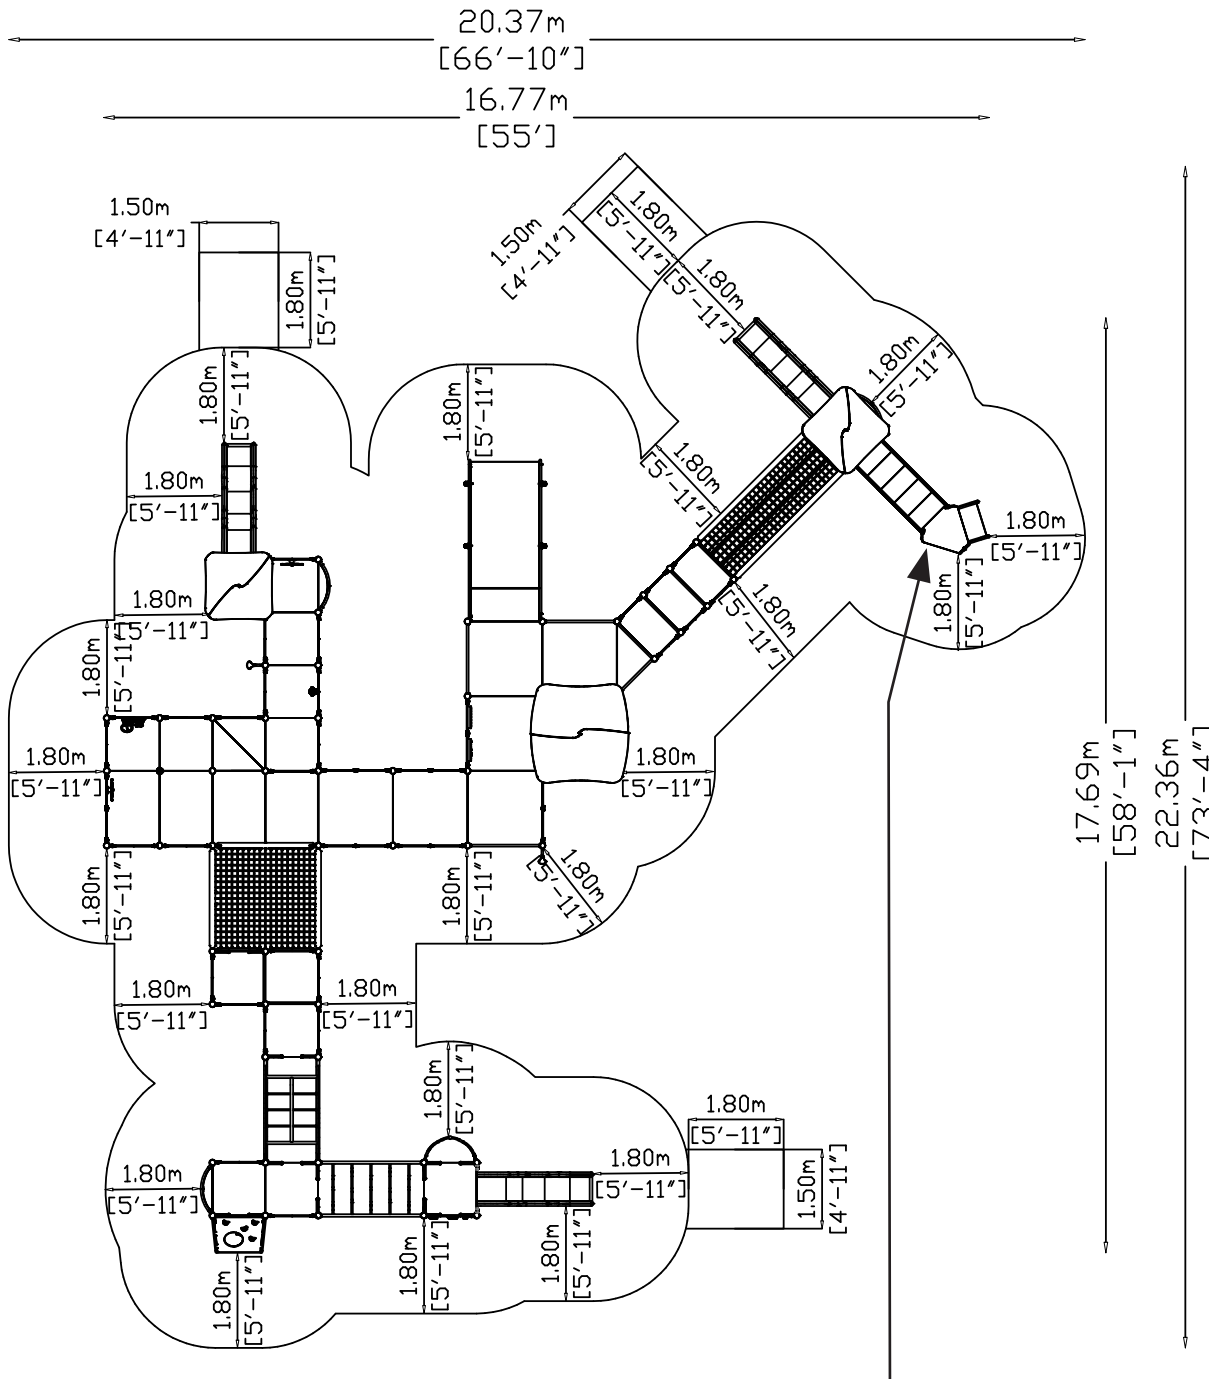

S9

CSA Z 614
3.00m
[9'-10"]

CSA Z614

HAGS®

FOR KIDS AGES
5-12
YEARS

ADULT SUPERVISION RECOMMENDED
www.hags.com